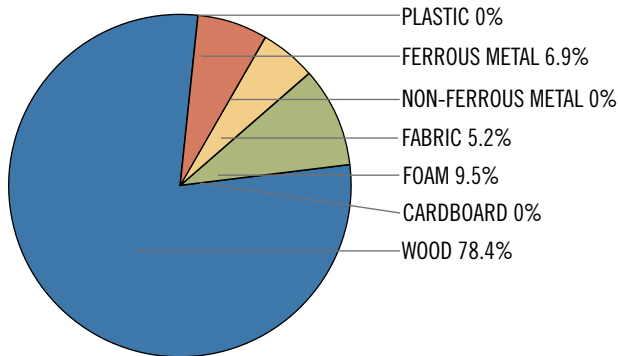

Puzzle

SUSTAINABILITY INFORMATION

MATERIAL CONTENT:

PRE-CONSUMER*
RECYCLED CONTENT = 0%

POST-CONSUMER
RECYCLED CONTENT = 2%

VIRGIN MATERIAL = 98%

CONTRIBUTES TO

MR CREDIT 2.1 - 2.2	Construction Waste Management	1-2 point(s)
MR CREDIT 3.2	Construction and Indoor Air Quality (Before Occupancy)	1 point(s)
MR CREDIT 3.3	Material Reuse	1 point(s)
MR CREDIT 4.1	Recycled Content	1 point(s)
MR CREDIT 5.1	Regional Materials**	1 point(s)

*Only 50% of pre-consumer material counts toward total calculation.

** The furniture is extracted, harvested and manufactured within a radius of 500 miles. This credit will apply if the installation of the finished product occurs within 500 miles of Archbold, OH.