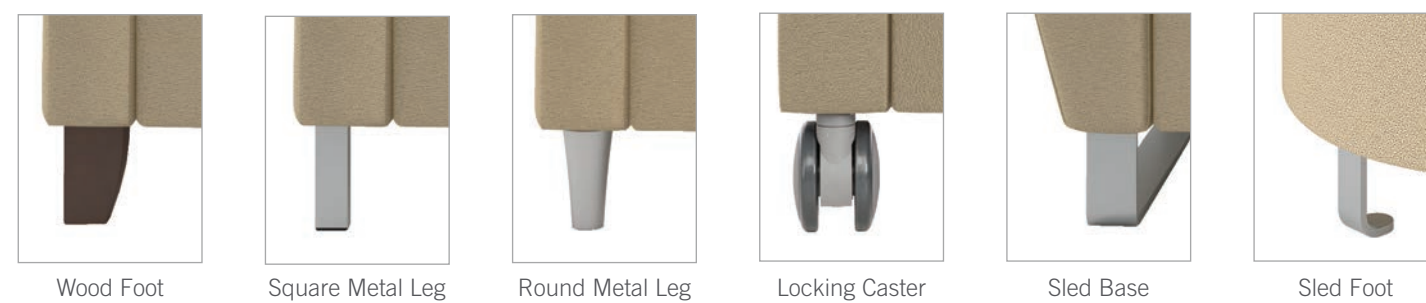

Suites

Rally Lounge Seating provides so many ways to study, connect and collaborate, socialize, get comfortable and unwind. Rally is a modular system with sleek, modern styling and comfort comparable to residential furniture. Rally Lounge Seating offers chair, loveseat and sofa units available with 4 interchangeable arm styles in addition to a variety of options for endless design possibilities.

Rally Arm Styles

Rally Foot, Leg & Base Options

Auburn is a square-arm chair, loveseat, or sofa in the Bridge collection, which features plush comfort in five residential styles.

Moment offers a flared arm style with plush comfort that would be quite at home in any contemporary campus residence.

Bridge Auburn Sofa

Bridge Auburn Chair

Moment Loveseat

Moment Chair

The **Upland Series** offers durable seating with contemporary styling and options to create your own unique look. Upland complements a wide range of applications, including residence halls, dining areas, libraries, classrooms and meeting areas.